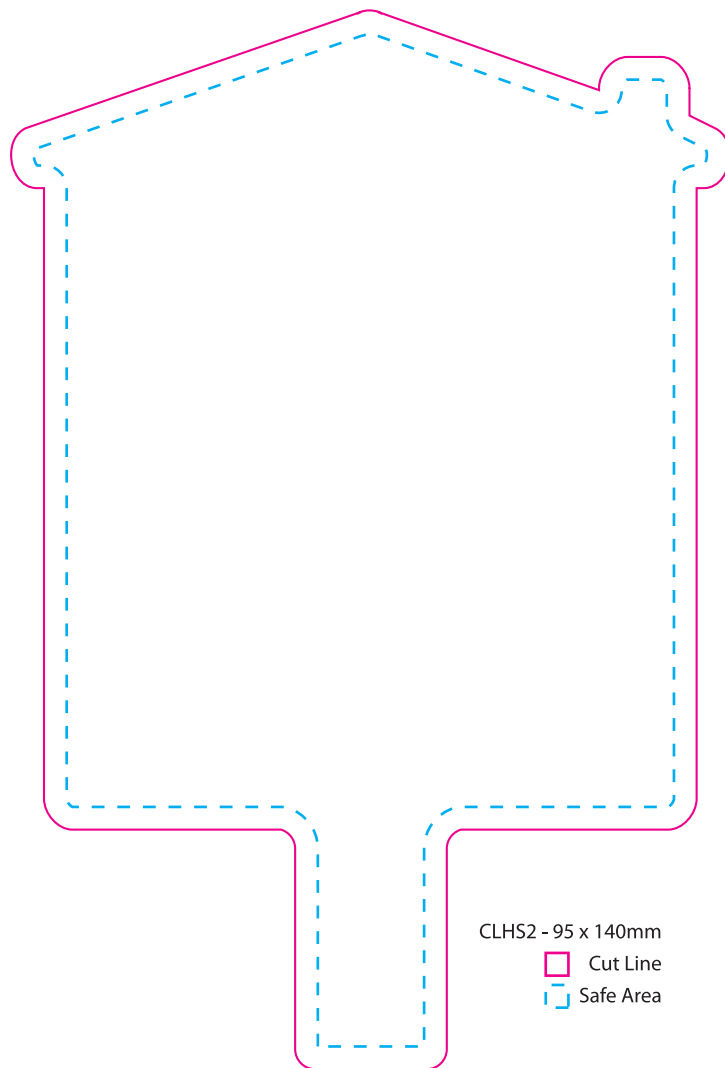

Printing Brisbane Magnet Templates - Clip Style

CL1 - 75 x 75mm
□ Cut Line
□ Safe Area

CL2 - 75 x 75mm
□ Cut Line
□ Safe Area

CLC - 70 x 95mm
□ Cut Line
□ Safe Area

CLBCL - 55 x 90mm
□ Cut Line
□ Safe Area

p: 07 3208 5649

www.printingbrisbane.com.au
sales@printingbrisbane.com.au
PO Box 597 Springwood Q 4127

Printing Brisbane Magnet Templates - Clip Style

CLHS1 - 90 x 90mm
□ Cut Line
□ Safe Area

CLHS2 - 95 x 140mm
□ Cut Line
□ Safe Area