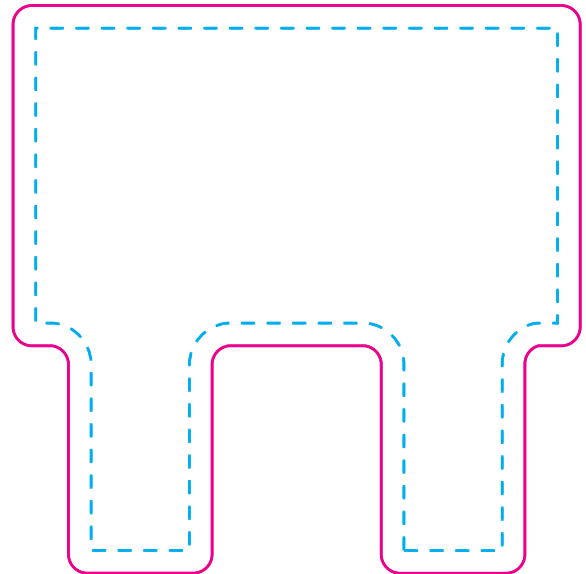

Printing Brisbane Magnet Templates - Clip Style

CL1 - 75 x 75mm
□ Cut Line
□ Safe Area

CL2 - 75 x 75mm
□ Cut Line
□ Safe Area

CLC - 70 x 95mm
□ Cut Line
□ Safe Area

CLBCL - 55 x 90mm
□ Cut Line
□ Safe Area