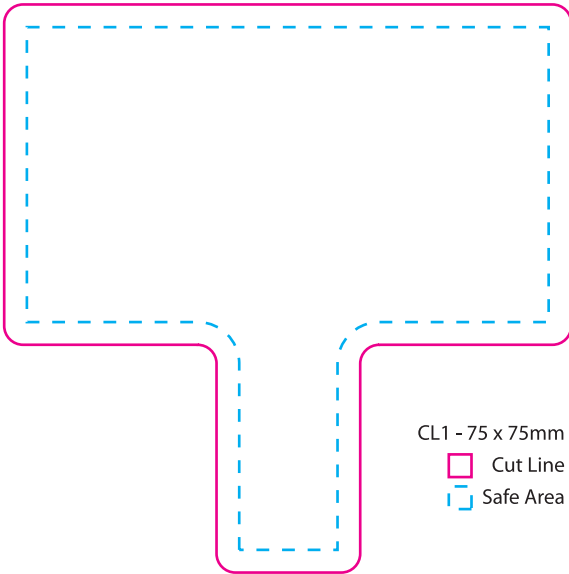

Printing Brisbane Magnet Templates - Clip Style

CL1 - 75 x 75mm
□ Cut Line
□ Safe Area

CL2 - 75 x 75mm
□ Cut Line
□ Safe Area

CLC - 70 x 95mm
□ Cut Line
□ Safe Area

CLBCL - 55 x 90mm
□ Cut Line
□ Safe Area

p: 07 3208 5649

www.printingbrisbane.com.au
sales@printingbrisbane.com.au
PO Box 597 Springwood Q 4127

Printing Brisbane Magnet Templates - Clip Style

CLHS1 - 90 x 90mm
□ Cut Line
□ Safe Area

CLHS2 - 95 x 140mm
□ Cut Line
□ Safe Area

p: 07 3208 5649

www.printingbrisbane.com.au
sales@printingbrisbane.com.au
PO Box 597 Springwood Q 4127

Printing Brisbane Magnet Templates - Clip Style

CLBCP - 55 x 90mm

□ Cut Line
- - - Safe Area

CLP - 95 x 95mm

□ Cut Line
- - - Safe Area

Supply final artwork as a PDF

1. CMYK
2. Any images at 300dpi
3. Set trims to overprint
4. Convert fonts to outlines

IMPORTANT:

Contact us on the details below if you are not totally confident with setting up files for print.