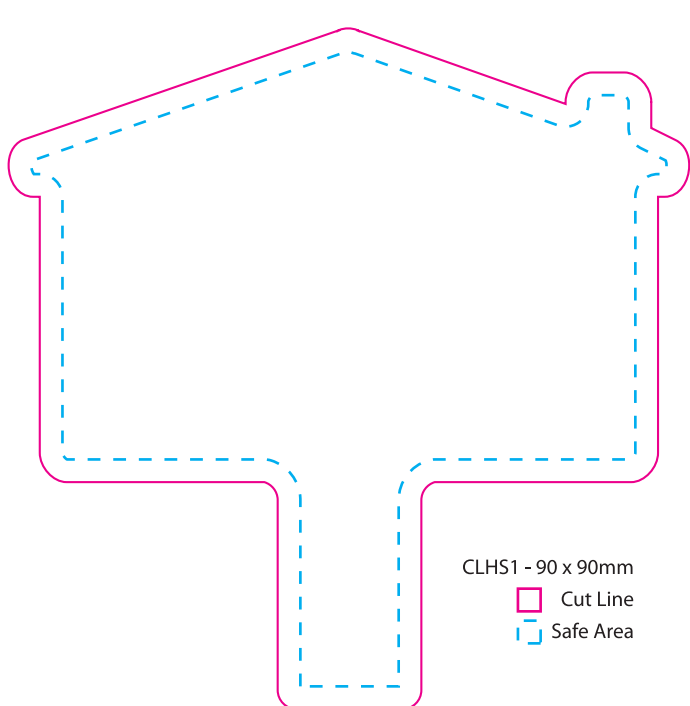

Printing Brisbane Magnet Templates - Clip Style

CL1 - 75 x 75mm
□ Cut Line
□ Safe Area

CL2 - 75 x 75mm
□ Cut Line
□ Safe Area

CLC - 70 x 95mm
□ Cut Line
□ Safe Area

CLBCL - 55 x 90mm
□ Cut Line
□ Safe Area

p: 07 3208 5649

www.printingbrisbane.com.au
sales@printingbrisbane.com.au
PO Box 597 Springwood Q 4127

Printing Brisbane Magnet Templates - Clip Style

CLHS1 - 90 x 90mm
□ Cut Line
□ Safe Area

CLHS2 - 95 x 140mm
□ Cut Line
□ Safe Area