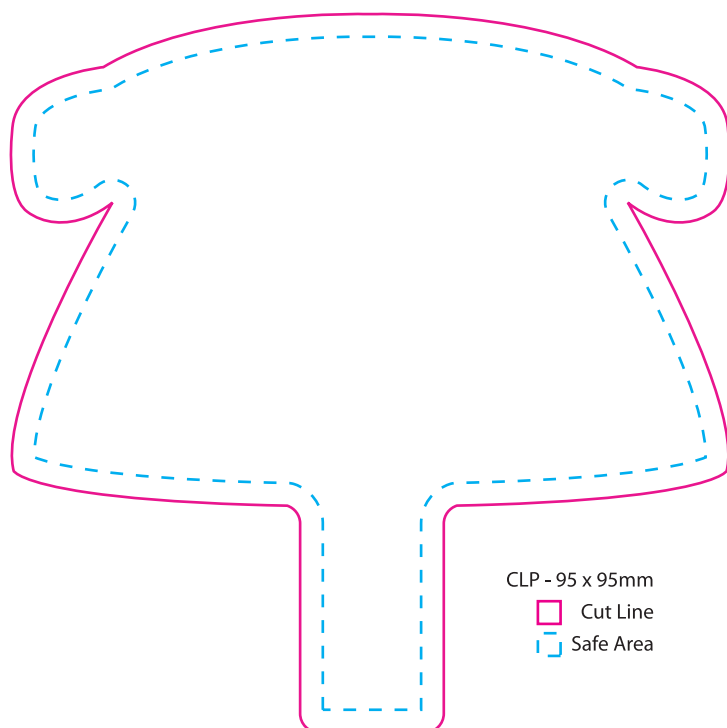

p: 07 3208 5649

www.printingbrisbane.com.au
sales@printingbrisbane.com.au
PO Box 597 Springwood Q 4127

Printing Brisbane Magnet Templates - Clip Style

CLBCP - 55 x 90mm

□ Cut Line
- - - Safe Area

CLP - 95 x 95mm