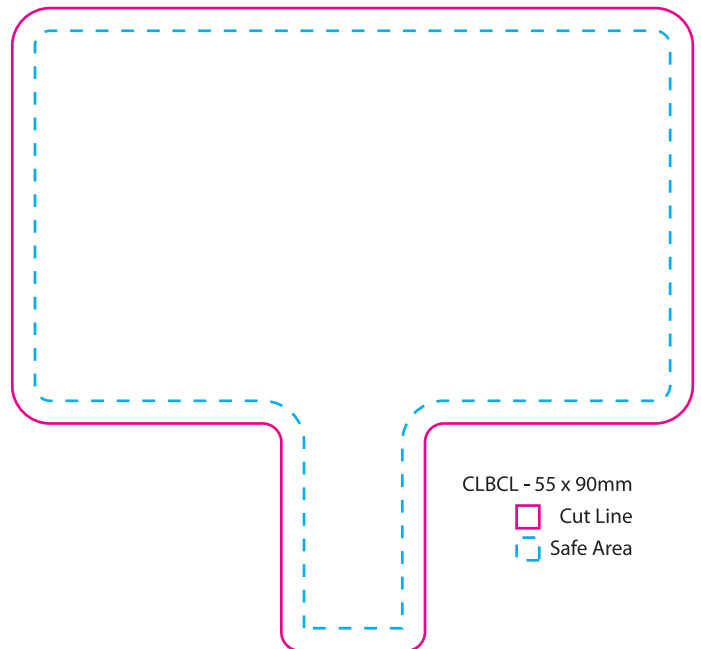

Printing Brisbane Magnet Templates - Clip Style

CL1 - 75 x 75mm
□ Cut Line
□ Safe Area

CL2 - 75 x 75mm
□ Cut Line
□ Safe Area

CLC - 70 x 95mm
□ Cut Line
□ Safe Area

CLBCL - 55 x 90mm
□ Cut Line
□ Safe Area

p: 07 3208 5649

www.printingbrisbane.com.au
sales@printingbrisbane.com.au
PO Box 597 Springwood Q 4127

Printing Brisbane Magnet Templates - Clip Style

CLHS1 - 90 x 90mm
□ Cut Line
□ Safe Area

CLHS2 - 95 x 140mm
□ Cut Line
□ Safe Area

p: 07 3208 5649

www.printingbrisbane.com.au
sales@printingbrisbane.com.au
PO Box 597 Springwood Q 4127

Printing Brisbane Magnet Templates - Clip Style

CLBCP - 55 x 90mm

□ Cut Line
- - - Safe Area

CLP - 95 x 95mm

□ Cut Line
- - - Safe Area

Supply final artwork as a PDF

1. CMYK
2. Any images at 300dpi
3. Set trims to overprint
4. Convert fonts to outlines

IMPORTANT:

Contact us on the details below if you are not totally confident with setting up files for print.