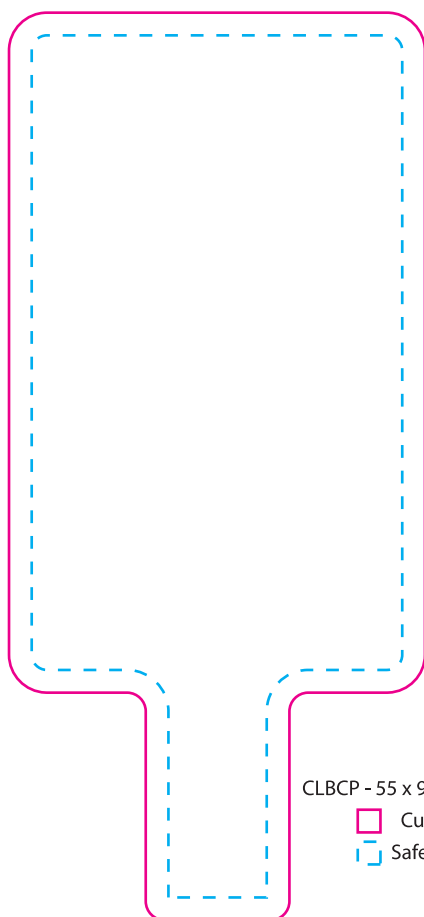

Printing Brisbane Magnet Templates - Clip Style

CL1 - 75 x 75mm
□ Cut Line
□ Safe Area

CL2 - 75 x 75mm
□ Cut Line
□ Safe Area

CLC - 70 x 95mm
□ Cut Line
□ Safe Area

CLBCL - 55 x 90mm
□ Cut Line
□ Safe Area

p: 07 3208 5649

www.printingbrisbane.com.au
sales@printingbrisbane.com.au
PO Box 597 Springwood Q 4127

Printing Brisbane Magnet Templates - Clip Style

CLHS1 - 90 x 90mm
□ Cut Line
□ Safe Area

CLHS2 - 95 x 140mm
□ Cut Line
□ Safe Area

Supply final artwork as a PDF

1. CMYK
2. Any images at 300dpi
3. Set trimlines to overprint
4. Convert fonts to outlines

IMPORTANT:

Contact us on the details below if you are not totally confident with setting up files for print.

p: 07 3208 5649

www.printingbrisbane.com.au
sales@printingbrisbane.com.au
PO Box 597 Springwood Q 4127

Printing Brisbane Magnet Templates - Clip Style

CLBCP - 55 x 90mm

□ Cut Line
- - - Safe Area

CLP - 95 x 95mm